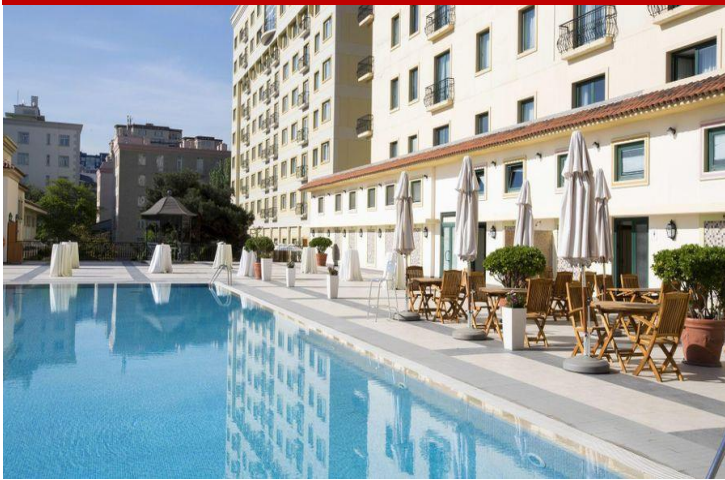

HOTELS with Shuttle to EXPO Center

Price is per room per night including taxes

HYATT REGENCY BAKU ★★★★★

6 Izmir str, Baku

SPECIAL PRICE

FREE SHUTTLE TO EXHIBITION

Standard room:

104 $

122 $

35-40 min drive to Expo

Excellent buffet breakfast

▶ Large & cozy rooms, restaurant, bar, free WIFI, very good SPA center, indoor & outdoor pools, separate Conference Center

REFUNDABLE RATE

Good location: a premium 5 star hotel located close to the city's shopping and business areas. The hotel is a five minutes' drive from the entertainment, shopping areas and the scenic Baku Boulevard.